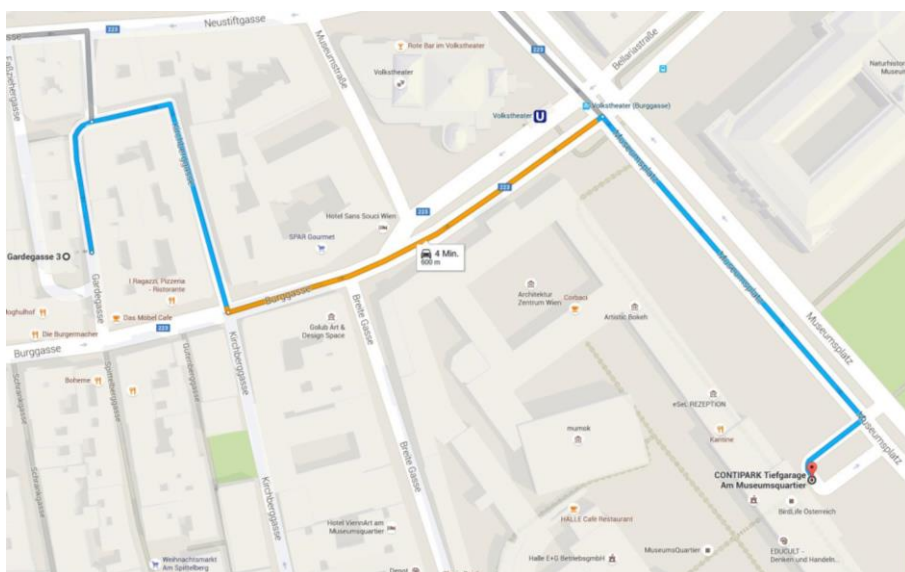

### 1.) PARKING HOUSE

The closest parking house would be the «**Garage Am Museumsquartier**»

[www.parken.at/garage/95/garage-am-museumsquartier](http://www.parken.at/garage/95/garage-am-museumsquartier)

It is a 4-minute walk from the garage to our apartments: